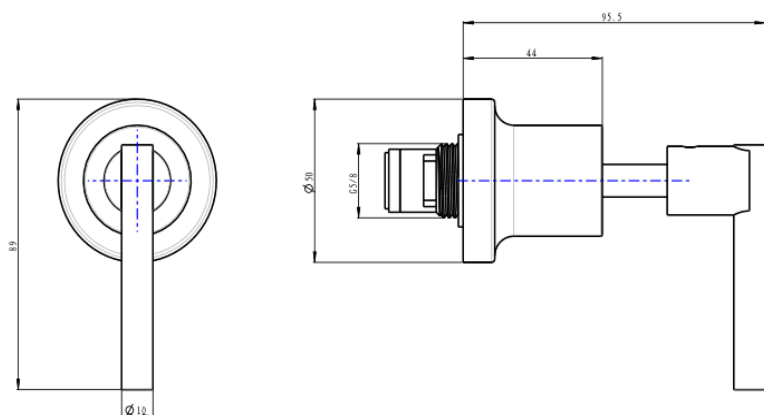

# Tre Lever Handle Bath Set

Brushed Nickel

## Product Specifications

Code TRE-65-LEV-BN

Barcode 9339897019453

Material Low Lead Brass

Finish Brushed Nickel

Spindle 1/4 Turn Ceramic Disc

Spout Reach 208mm

Experience, *the difference.*