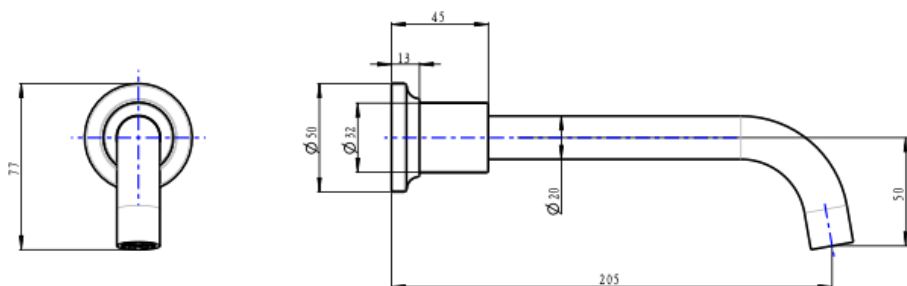

# Tre Lever Handle Bath Set

Brushed Nickel

## Product Specifications

Code TRE-65-LEV-BN

Barcode 9339897019453

Material Low Lead Brass

Finish Brushed Nickel

Spindle 1/4 Turn Ceramic Disc

Spout Reach 208mm

Experience, *the difference.*